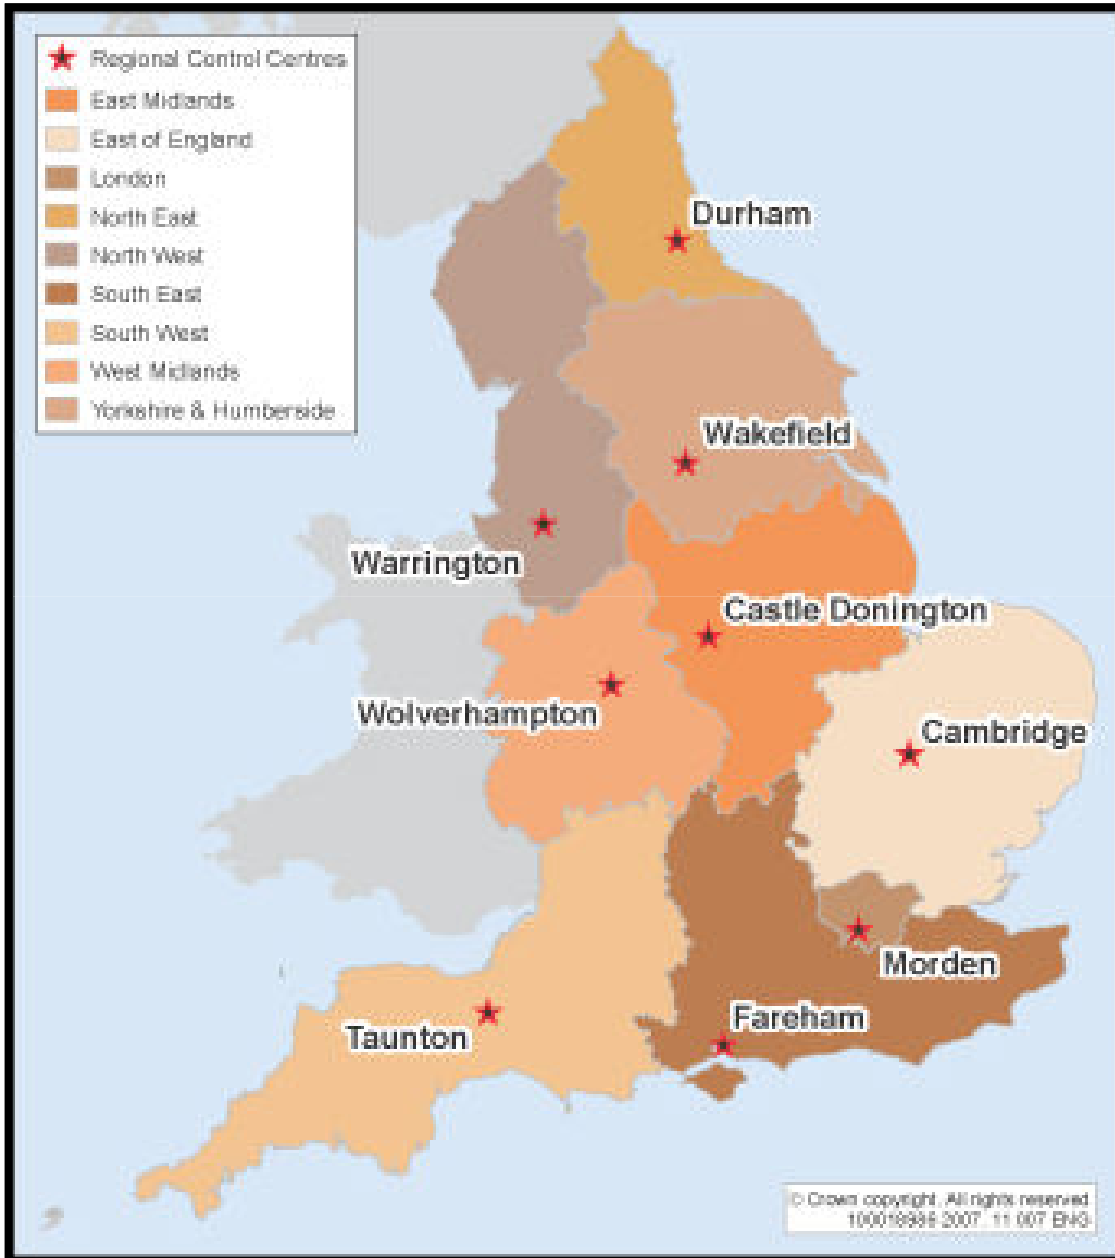

# Operations Overview

**The South East Fire and Rescue Control Centre**  
Originally presented by  
**Richard Moore – SEFRCC Senior Operations Manager**

**Minor amendments made by Colin Thomas to highlight certain aspects**

south east  
**fire & rescue**  
control centre

Name	Population	Percentage
<b>England</b>	<b>49,138,831</b>	<b>83.6%</b>
<u>South East</u>	8,000,550	13.6%
<u>London</u>	7,172,036	12.2%
<u>North West</u>	6,729,800	11.4%
<u>East</u>	5,388,154	9.2%
<u>West Midlands</u>	5,267,337	9.0%
<u>Yorkshire and the Humber</u>	4,964,838	8.4%
<u>South West</u>	4,928,458	8.4%
<u>East Midlands</u>	4,172,179	7.1%
<u>North East</u>	2,515,479	4.3%
<u>Scotland</u>	5,062,011	8.6%
<u>Wales</u>	2,903,085	4.9%
<u>Northern Ireland</u>	1,685,267	2.9%
<u>United Kingdom</u>	<b>58,789,194</b>	<b>100%</b>

## Fire Station's across the SE FRS's:

■ Berkshire	19
■ Buckinghamshire	20
■ East Sussex	24
■ Hampshire	52
■ Isle of Wight	10
■ Kent	66
■ Oxfordshire	24
■ Surrey	24
■ West Sussex	28

**Total within SE:  
267**

## Current crewing per Watch across the SE FRS's:

■ Berkshire	7 (28)
■ Buckinghamshire	6 (24)
■ East Sussex	6 (24)
■ Hampshire	8 (32)
■ Isle of Wight	2 (10)
■ Kent	9 (36)
■ Oxfordshire	5 (20)
■ Surrey	5 (20)
■ West Sussex	6 (24)