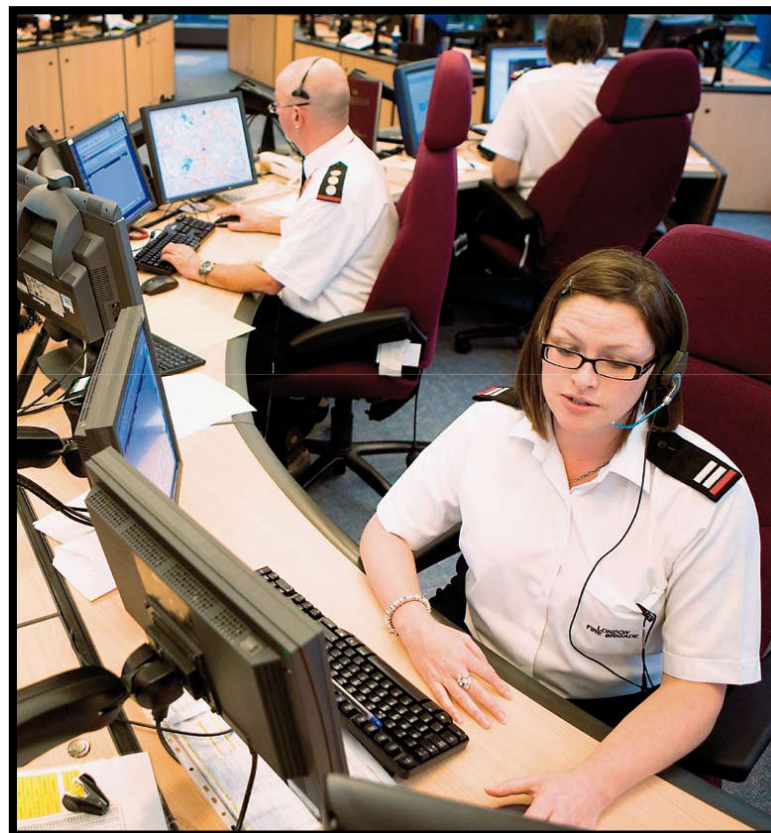

Current crewing per Watch across the SE FRS's:

■ Berkshire	7 (28)
■ Buckinghamshire	6 (24)
■ East Sussex	6 (24)
■ Hampshire	8 (32)
■ Isle of Wight	2 (10)
■ Kent	9 (36)
■ Oxfordshire	5 (20)
■ Surrey	5 (20)
■ West Sussex	6 (24)

**Current total FRS's
54 (218)**

Projected SEFRCC 20 (80)

south east
fire&rescue
control centre